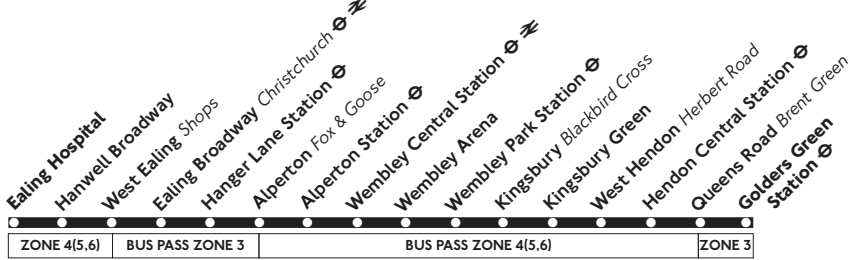

83

Daily

N83

Ealing Hospital - Wembley - Golders Green

Every Night

Mondays to Fridays

	N83	N83	N83												
Ealing Hospital	0010	0030	0100	0400	0425	0445	0505	0525	0646	1900	2000	2015	2030	2045	
Hanwell Broadway	0012	0032	0102	0402	0427	0447	0507	0527	0648	1903	2002	2017	2032	2047	
West Ealing Shops	0017	0036	0106	0406	0431	0451	0511	0532	0653	1910	2007	2022	2037	2052	
Ealing Broadway Christchurch	0021	0039	0109	0409	0434	0454	0515	0536	0657	1915	2011	2026	2041	2056	
Hanger Lane Station	0028	0046	0116	0416	0441	0501	0523	0545	0706	1929	2022	2037	2050	2105	
Alperton Station	0033	0051	0119	0419	0446	0506	0528	0550	0711	1936	2028	2043	2055	2110	
Wembley Central Station	0038	0056	0124	0424	0451	0511	0533	0555	0716	1945	2036	2048	2100	2115	
Kingsbury Blackbird Cross	0048	0106	0133	0433	0501	0521	0543	0605	0726	2001	2046	2058	2110	2125	
Kingsbury Green	0052	0110	0136	0436	0505	0525	0547	0609	0730	2007	2050	2102	2114	2129	
West Hendon Herbert Road	0058	0116	0141	0441	0511	0531	0553	0615	0737	2013	2056	2108	2120	2135	
Hendon Central Station	0101	0119	0144	0444	0514	0534	0556	0618	0742	2017	2059	2111	2123	2138	
Golders Green Station	0109	0127	0151	0451	0522	0542	0604	0626	0754	2027	2107	2119	2131	2146	

Mondays to Fridays (continued)

Ealing Hospital	2100	2330	2350
Hanwell Broadway	2102	2332	2352
West Ealing Shops	2107	2337	2357
Ealing Broadway Christchurch	2111	2341	0001
Hanger Lane Station	2120	2350	0010
Alperton Station	2125	2355	0015
Wembley Central Station	2130	2400	0020
Kingsbury Blackbird Cross	2140	0010	0030
Kingsbury Green	2144	0014	0034
West Hendon Herbert Road	2150	0020	0040
Hendon Central Station	2153	0023	0043
Golders Green Station	2201	0031	0051

Saturdays (also Good Friday)

	N83	N83	N83												
Ealing Hospital	0010	0030	0100	0400	0425	0455	0515	0535	0555						
Hanwell Broadway	0012	0032	0102	0402	0427	0457	0517	0537	0557						
West Ealing Shops	0017	0036	0106	0406	0431	0501	0521	0541	0602						
Ealing Broadway Christchurch	0021	0039	0109	0409	0434	0504	0524	0545	0606						
Hanger Lane Station	0028	0046	0116	0416	0441	0511	0531	0553	0615						
Alperton Station	0033	0051	0119	0419	0446	0516	0536	0558	0620						
Wembley Central Station	0038	0056	0124	0424	0451	0521	0541	0603	0625						
Kingsbury Blackbird Cross	0048	0106	0133	0433	0501	0531	0551	0613	0635						
Kingsbury Green	0052	0110	0136	0436	0505	0535	0555	0617	0639						
West Hendon Herbert Road	0058	0116	0141	0441	0511	0541	0601	0623	0645						
Hendon Central Station	0101	0119	0144	0444	0514	0544	0604	0626	0648						
Golders Green Station	0109	0127	0151	0451	0522	0552	0612	0634	0656						

Saturdays (also Good Friday) (continued)